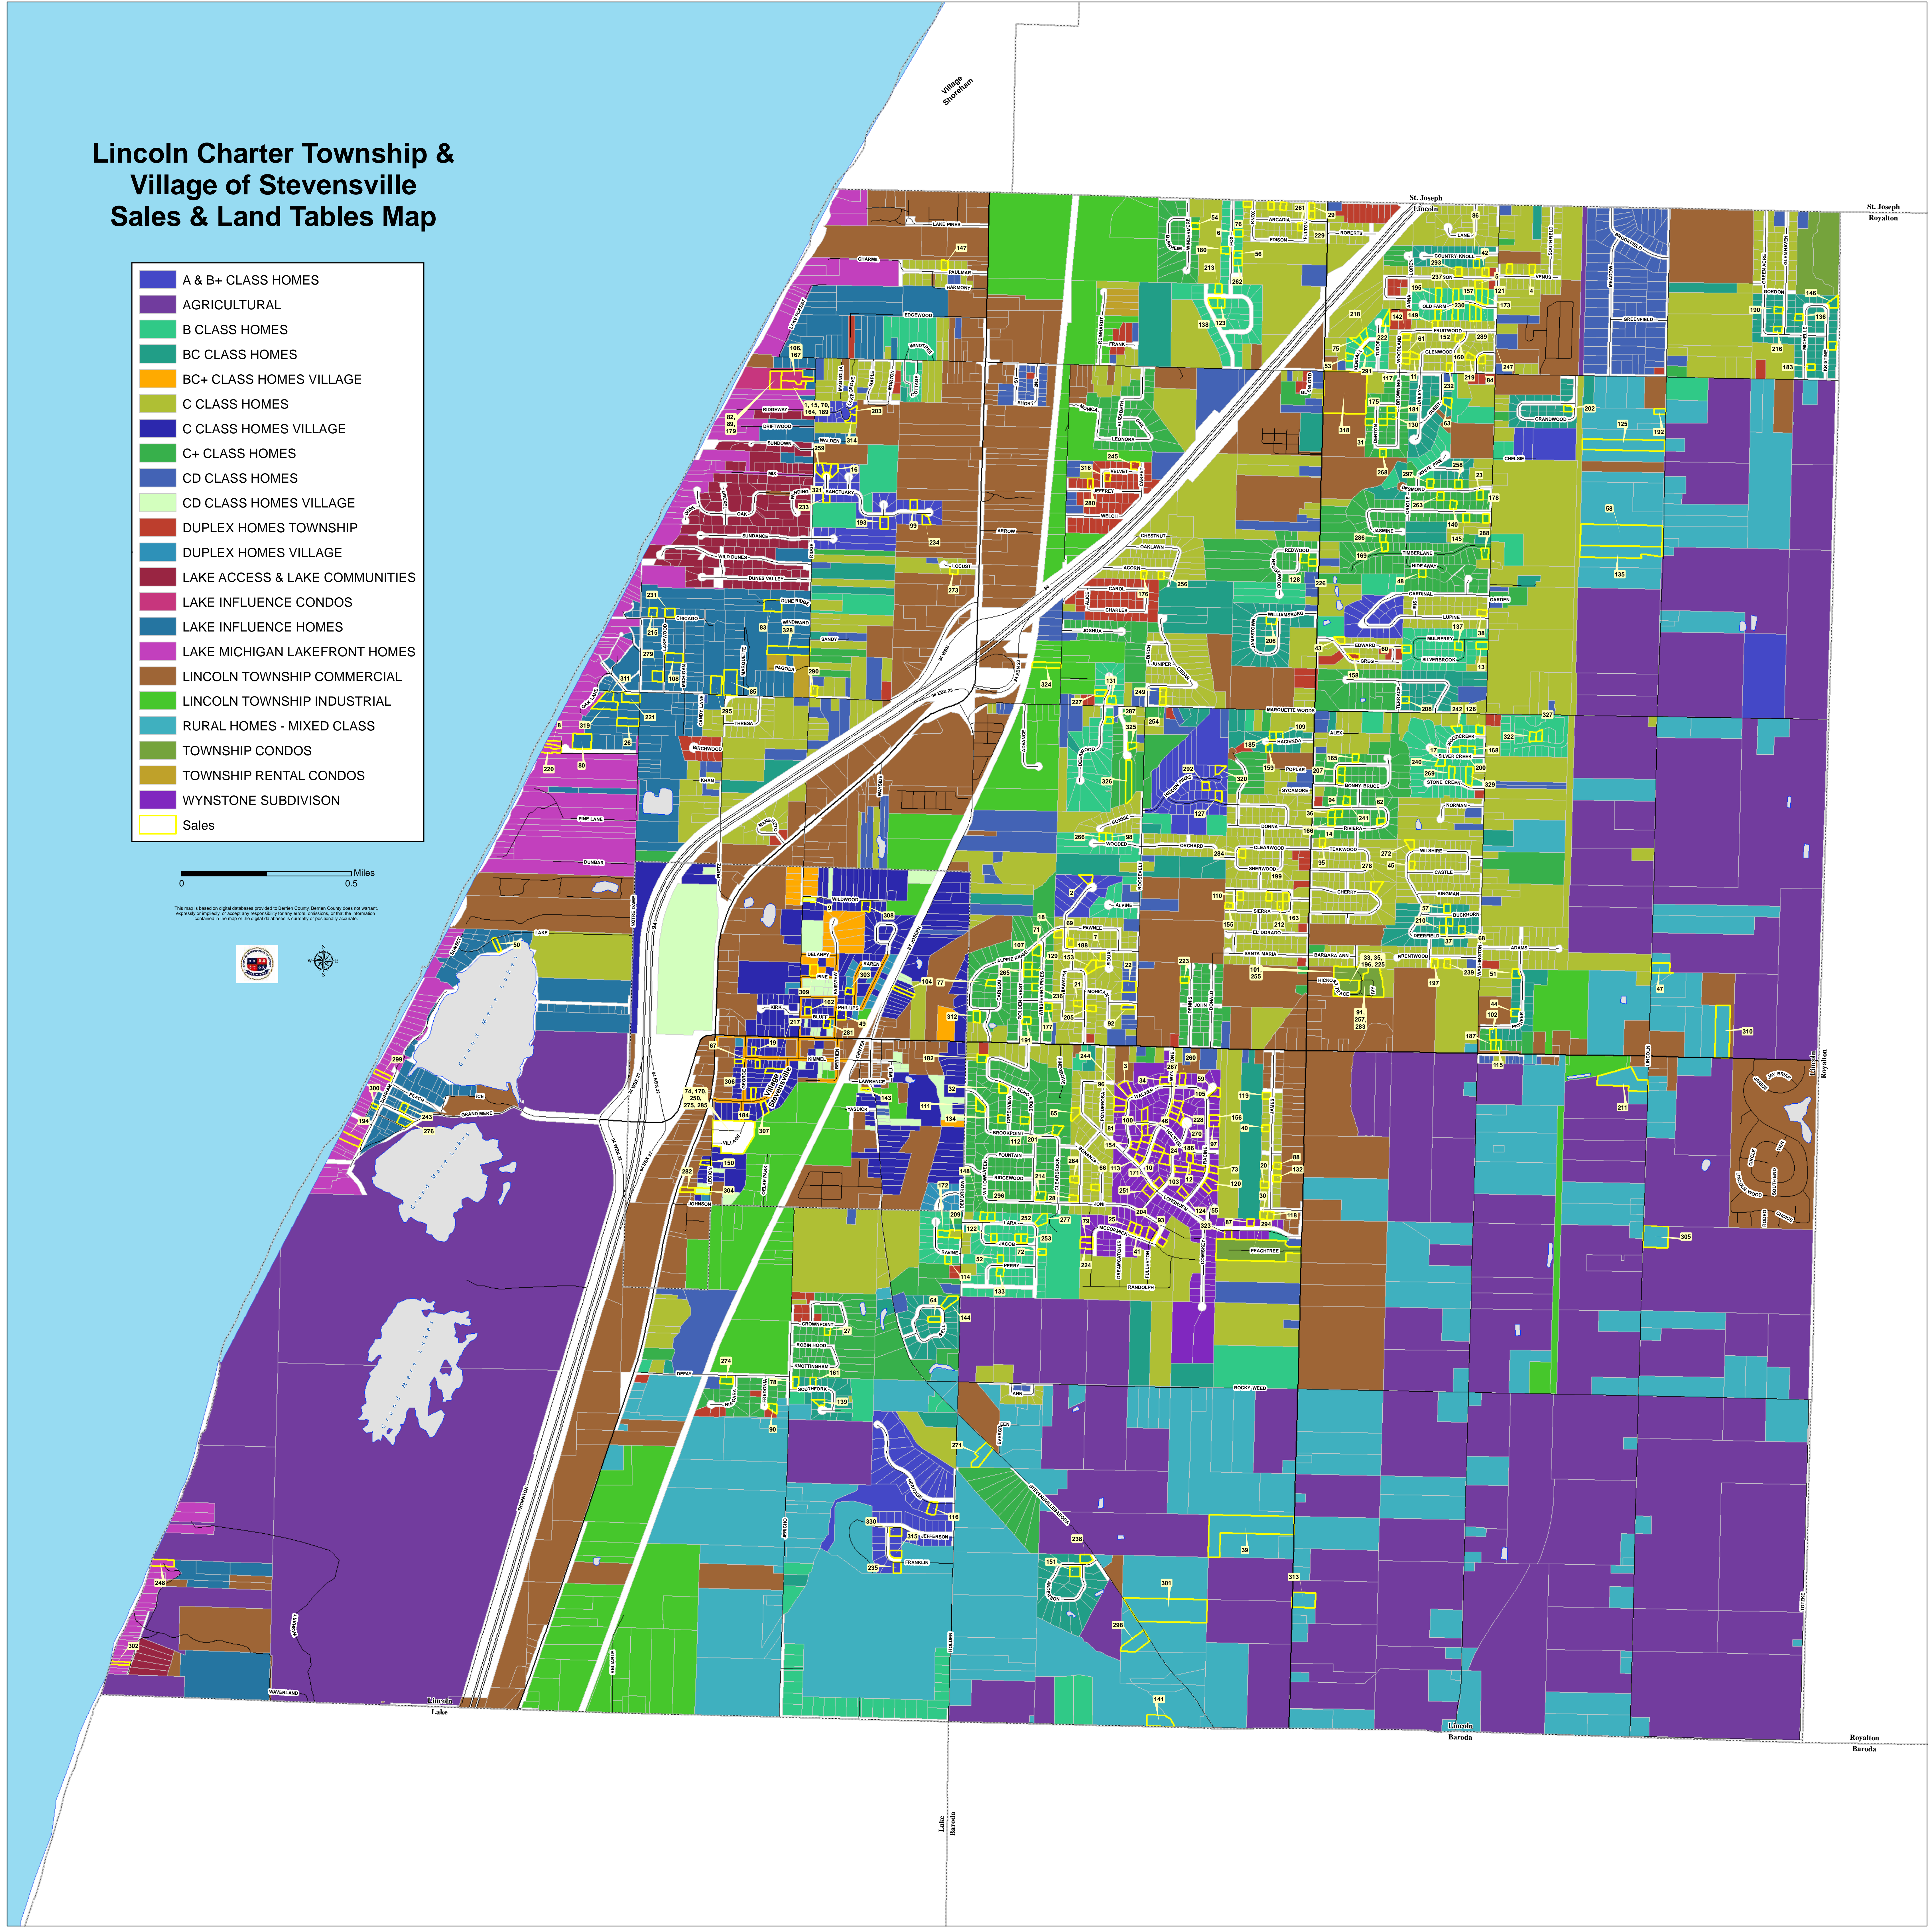

Lincoln Charter Township & Village of Stevensville Sales & Land Tables Map

- A & B+ CLASS HOMES
- AGRICULTURAL
- B CLASS HOMES
- BC CLASS HOMES
- BC+ CLASS HOMES VILLAGE
- C CLASS HOMES
- C CLASS HOMES VILLAGE
- C+ CLASS HOMES
- CD CLASS HOMES
- CD CLASS HOMES VILLAGE
- DUPLEX HOMES TOWNSHIP
- DUPLEX HOMES VILLAGE
- LAKE ACCESS & LAKE COMMUNITIES
- LAKE INFLUENCE CONDOS
- LAKE INFLUENCE HOMES
- LAKE MICHIGAN LAKEFRONT HOMES
- LINCOLN TOWNSHIP COMMERCIAL
- LINCOLN TOWNSHIP INDUSTRIAL
- RURAL HOMES - MIXED CLASS
- TOWNSHIP CONDOS
- TOWNSHIP RENTAL CONDOS
- WYNSTONE SUBDIVISION
- Sales

0 0.5 Miles

St. Joseph
Royaltown

Royaltown
Baroda