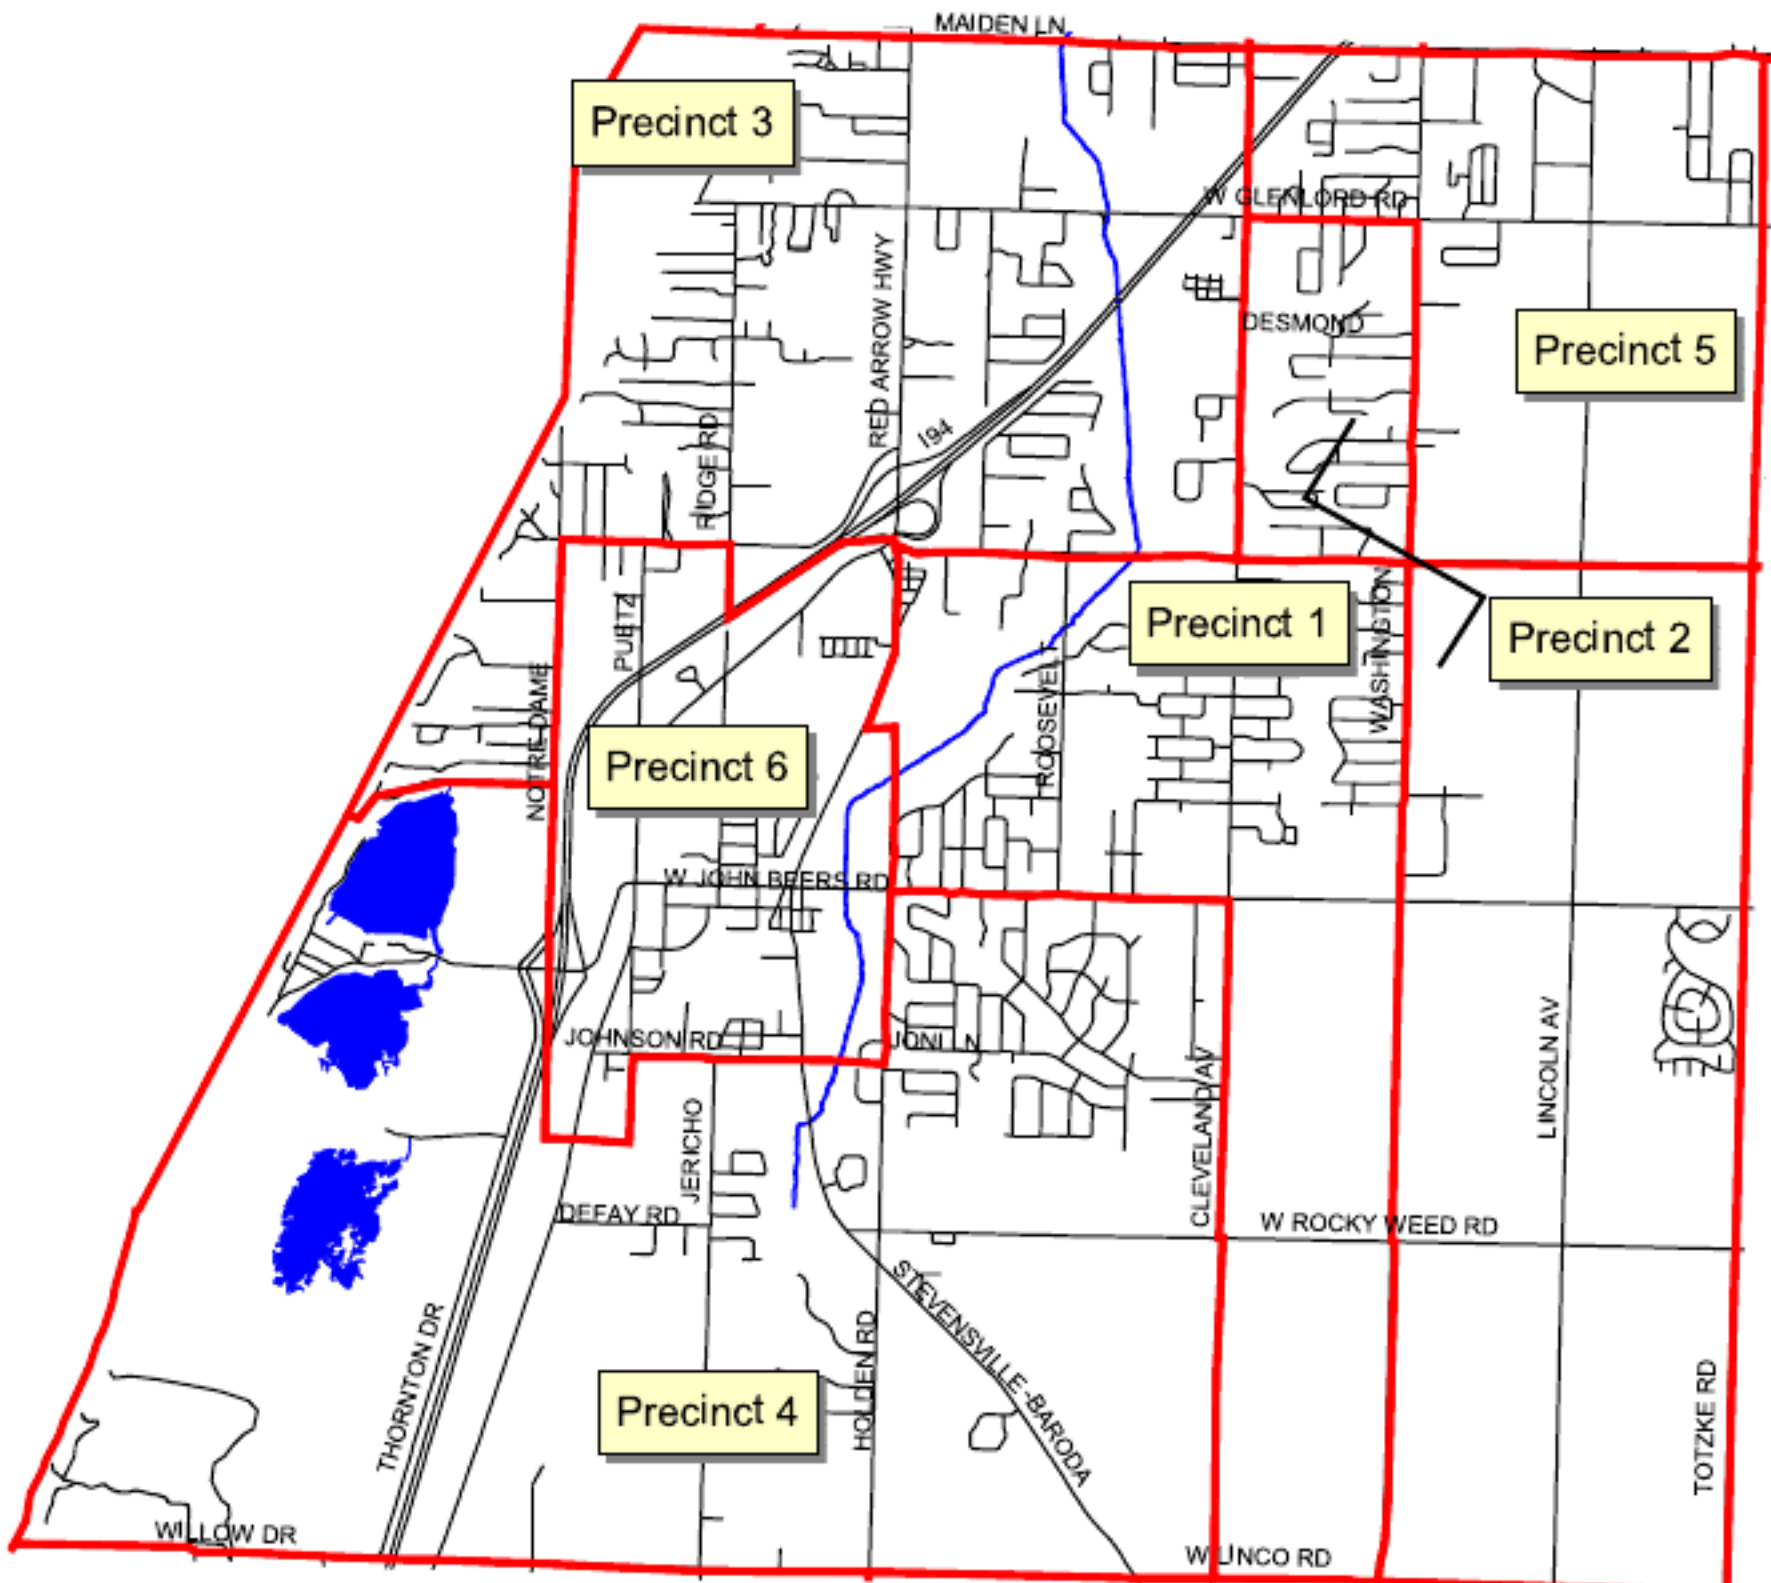

Lincoln Charter Township Voter Precincts

Legend

- 2000 Voter Districts
- Road Centerline
- Rivers
- Lakes

Scale: 1" = 3,000'